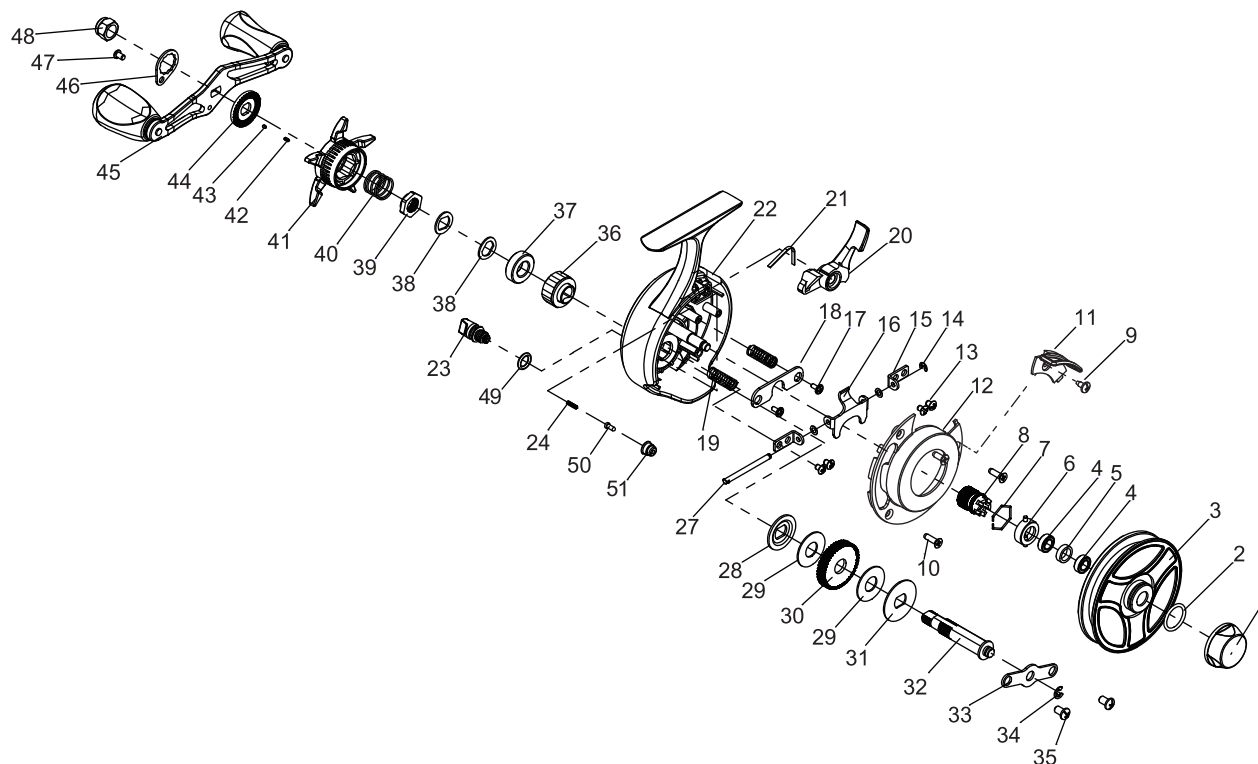

make your own luck

FREEFa!! GHOST LH

1 Spool Cap	IR0003	29 Drag Washer	IR0083	12 Cover (RH)	IR0035
2 O-Ring	IR0009	30 Drive Gear(LH)	IR0084	20 Trigger (RH)	IR0048
3 Spool	IR0012	31 Key Washer	IR0088	22 Body (RH)	IR0061
4 Ball Bearing	IR0018	32 Shaft (LH)	IR0090	30 Drive Gear (RH)	IR0085
5 Bushing	IR0019	33 Shaft Plate	IR0094	32 Shaft (RH)	IR0091
6 Carriage	IR0020	34 E Clip	IR0095	39 Nut (RH)	IR0101
7 C Clip	IR0021	35 Shtat Screw	IR0096	39 Nut (RH)	IR0101
8 Pinion Gear (LH)	IR0022	36 One Way Roller Ball Bearing	IR0097	45 Trickshop Handle Assembly TS4(RH)	IR0117
9 Trigger Screw	IR0026	37 Ball Bearing	IR0098		
10 Cover Screw	IR0027	38 Spring Washer	IR0099	BLACKOUT FREEFa!! LH	
11 Window (LH)	IR0028	39 Nut (LH)	IR0100	1 Spool Cap	IR0004
12 Cover (LH)	IR0034	40 Star Wheel Spring	IR0102	3 Spool	IR0013
13 Screw	IR0038	41 Trickshop Star Drag TS2(LH)	IR0107	20 Trigger (LH)	IR0049
14 E Clip	IR0039	42 Clicker Spring	IR0109	22 Body (LH)	IR0062
15 Clutch Support Plate	IR0040	43 Clicker	IR0110	BLACKOUT FREEFa!! RH	
16 Clutch Plate	IR0041	44 Clicker Plate	IR0111	1 Spool Cap	IR0004
17 Screw	IR0042	45 Trickshop Handle Assembly TS4(LH)	IR0116	3 Spool	IR0013
18 Yoke	IR0043	46 Trickshop Nut Lock TS7-4	IR0119	8 Pinion Gear (RH)	IR0023
19 Yoke Spring	IR0044	47 Screw	IR0121	11 Window (RH)	IR0029
20 Trigger (LH)	IR0047	48 Trickshop Handle Nut TS6-4	IR0122	12 Cover (RH)	IR0035
21 Spring Plate	IR0055	49 O-Ring	IR0123	20 Trigger (RH)	IR0050
22 Body (LH)	IR0060	50 Brake Pin	IR0124	22 Body (RH)	IR0063
23 Magnetic Brake knob	IR0073	51 Brake Pin Cap	IR0125	30 Drive Gear (RH)	IR0085
24 Spring	IR0076			32 Shaft (RH)	IR0091
27 Clutch Pin	IR0080	FREEFa!! GHOST RH		39 Nut (RH)	IR0101
28 Tube Washer	IR0081	8 Pinion Gear (RH)	IR0023	45 Trickshop Handle Assembly TS4(RH)	IR0117
		11 Window (RH)	IR0029		